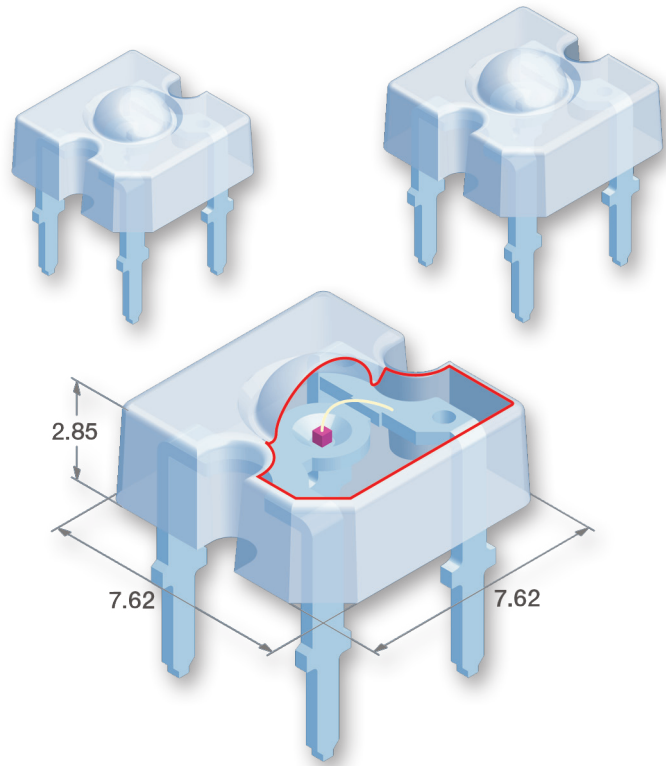

OPTOELECTRONICS TELUX LEDs

Optoelectronics - AEC-Q101 Qualified TELUX LEDs

High-performance Vishay TELUX™ LEDs feature a full color range of devices with a wide viewing angle and high luminous flux.

TELUX LEDs are especially designed for rough applications that require a high luminous intensity. These include automotive applications such as brake lights, taillights, and turn signals, as well as outdoor applications such as traffic signals, message panels, and warning lights.

TELUX LEDs are offered in red, yellow, true green, blue, and white versions, and with a choice of 30°, 45°, and 55° angles of half intensity or oval emission characteristics with 25° x 68° and 40° x 90° angles of half intensity.

With their excellent luminous flux performance and extended operating temperature range for AlInGaP from -40 °C to +110 °C, TELUX LEDs are the premier solution for all exterior automotive and outdoor LED applications.