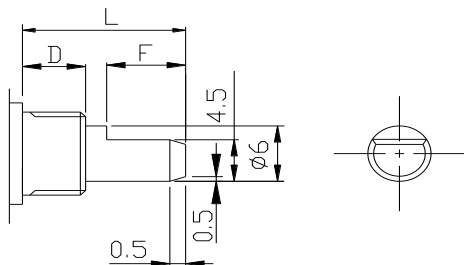

20mm Gray & Binary Rotary Encoder

■ Shaft and Bushing Dimensions

F Type

D	6(E2)	6(E2)
L	15.5	20
F	7.5	10