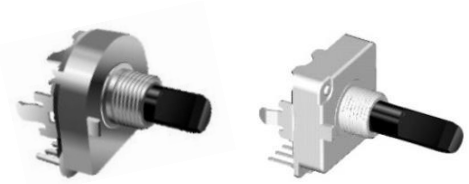

## 20mm Gray & Binary Rotary Encoder

### ■Specification

Rotation Angle	360° endless
Rating Voltage	10V DC 10mA
Operating Temperature Range	-10 °C~85 °C
Rotational Torque	50 ~ 350 gf.cm
Rotational Life	50,000 cycles