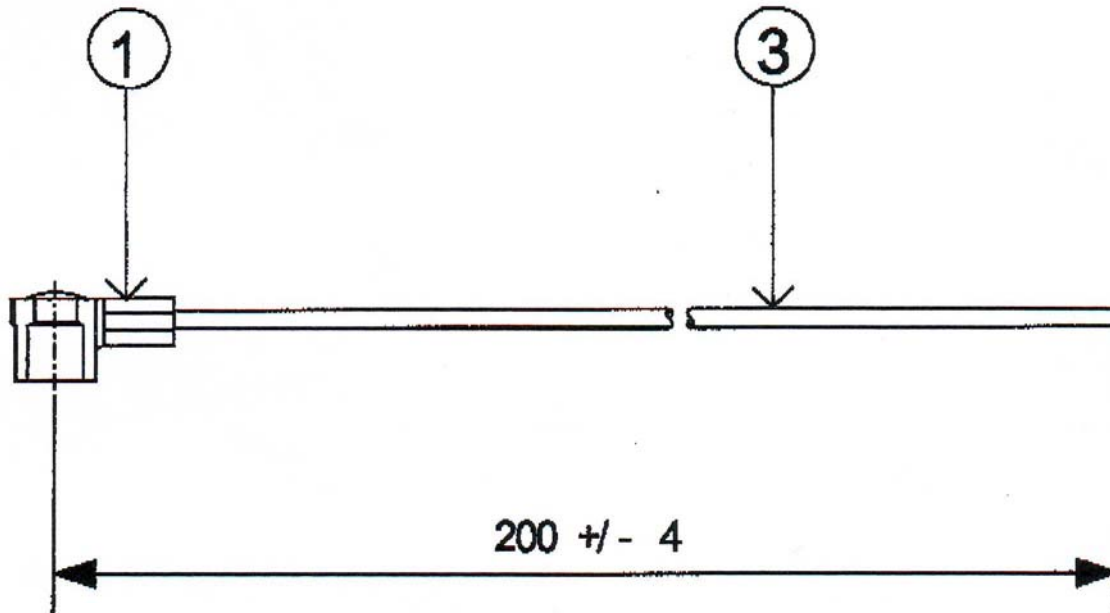

RIGHT ANGLE MALE MMS - 200 MM

R285.001.021

2/50 S-BR CABLE

Series : **CORD-SPECIF**

All dimensions are in mm.

- * 1 * Connector A : **R209.353.000**
 - * 2 * Connector B : **-**
 - * 3 * Cable : **C291.145.007**
- Type : **CAB HF 2/50 RG 178 BROWN**