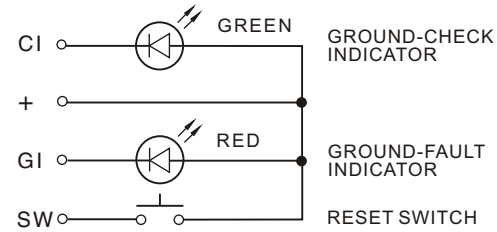

SIDE VIEW

FRONT VIEW

INTERNAL SCHEMATIC

NOTES:

1. TERMINAL MARKINGS CORRESPOND ON TERMINAL MARKINGS ON THE SE-105/SE-107.
2. SEE SE-105 OR SE-107 MANUAL FOR MORE INFORMATION.
3. MANUALS ARE AVAILABLE AT [www.startco.ca](http://www.startco.ca)

## RK-105

REMOTE INDICATION-AND-RESET ASSEMBLY FOR SE-105/SE-107  
 MOUNTING SCREWS, LOCKNUTS AND DRILLING TEMPLATE ARE INCLUDED.

LED'S: 21 mA @ 12 Vdc  
 RESET SWITCH: 50 mA @ 12 Vdc

MOUNTING DETAIL

NOTES: