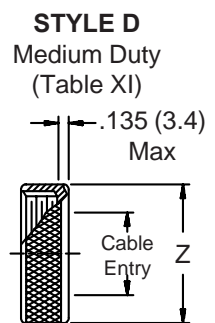

**STYLE 2
 (STRAIGHT
 See Note 1)**

**STYLE 2
 (45° & 90°
 See Note 1)**

-445 Now Available with the "NESTOR"
 Glenair's Non-Detent, Spring-Loaded, Self-Locking Coupling. Add "-445" to Specify This AS85049 Style "N" Coupling Interface.