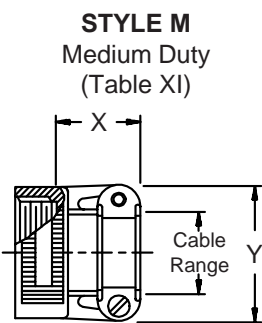

**STYLE 2
 (STRAIGHT
 See Note 1)**

**STYLE 2
 (45° & 90°
 See Note 1)**

-445 Now Available with the "NESTOR"
 Glenair's Non-Detent, Spring-Loaded, Self-Locking Coupling. Add "-445" to Specify This AS85049 Style "N" Coupling Interface.