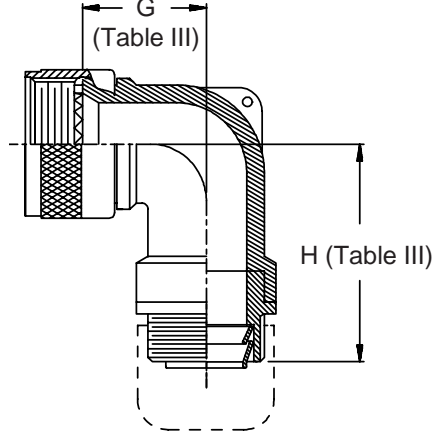

**STYLE 2
 (STRAIGHT
 See Note 1)**

**STYLE 2
 (45° & 90°
 See Note 1)**

-445 Now Available with the "NESTOR"
 Glenair's Non-Detent, Spring-Loaded, Self-Locking Coupling. Add "-445" to Specify This AS85049 Style "N" Coupling Interface.