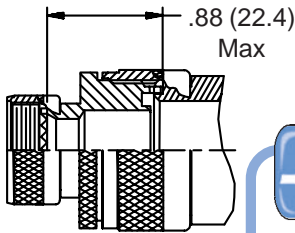

**STYLE 2
 (STRAIGHT
 See Note 1)**

**STYLE 2
 (45° & 90°
 See Note 1)**

-445 Now Available with the "NESTOR"
 Glenair's Non-Detent, Spring-Loaded, Self-Locking Coupling. Add "-445" to Specify This AS85049 Style "N" Coupling Interface.