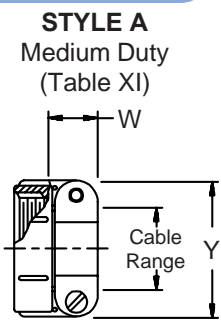

**STYLE 2
 (STRAIGHT
 See Note 1)**

**STYLE 2
 (45° & 90°
 See Note 1)**

-445 Now Available with the "NESTOR"
 Glenair's Non-Detent, Spring-Loaded, Self-Locking Coupling. Add "-445" to Specify This AS85049 Style "N" Coupling Interface.