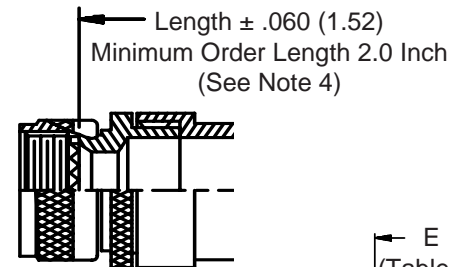

**STYLE 2
 (STRAIGHT
 See Note 1)**

**STYLE 2
 (45° & 90°
 See Note 1)**

-445 Now Available with the "NESTOR"
 Glenair's Non-Detent, Spring-Loaded, Self-Locking Coupling. Add "-445" to Specify This AS85049 Style "N" Coupling Interface.