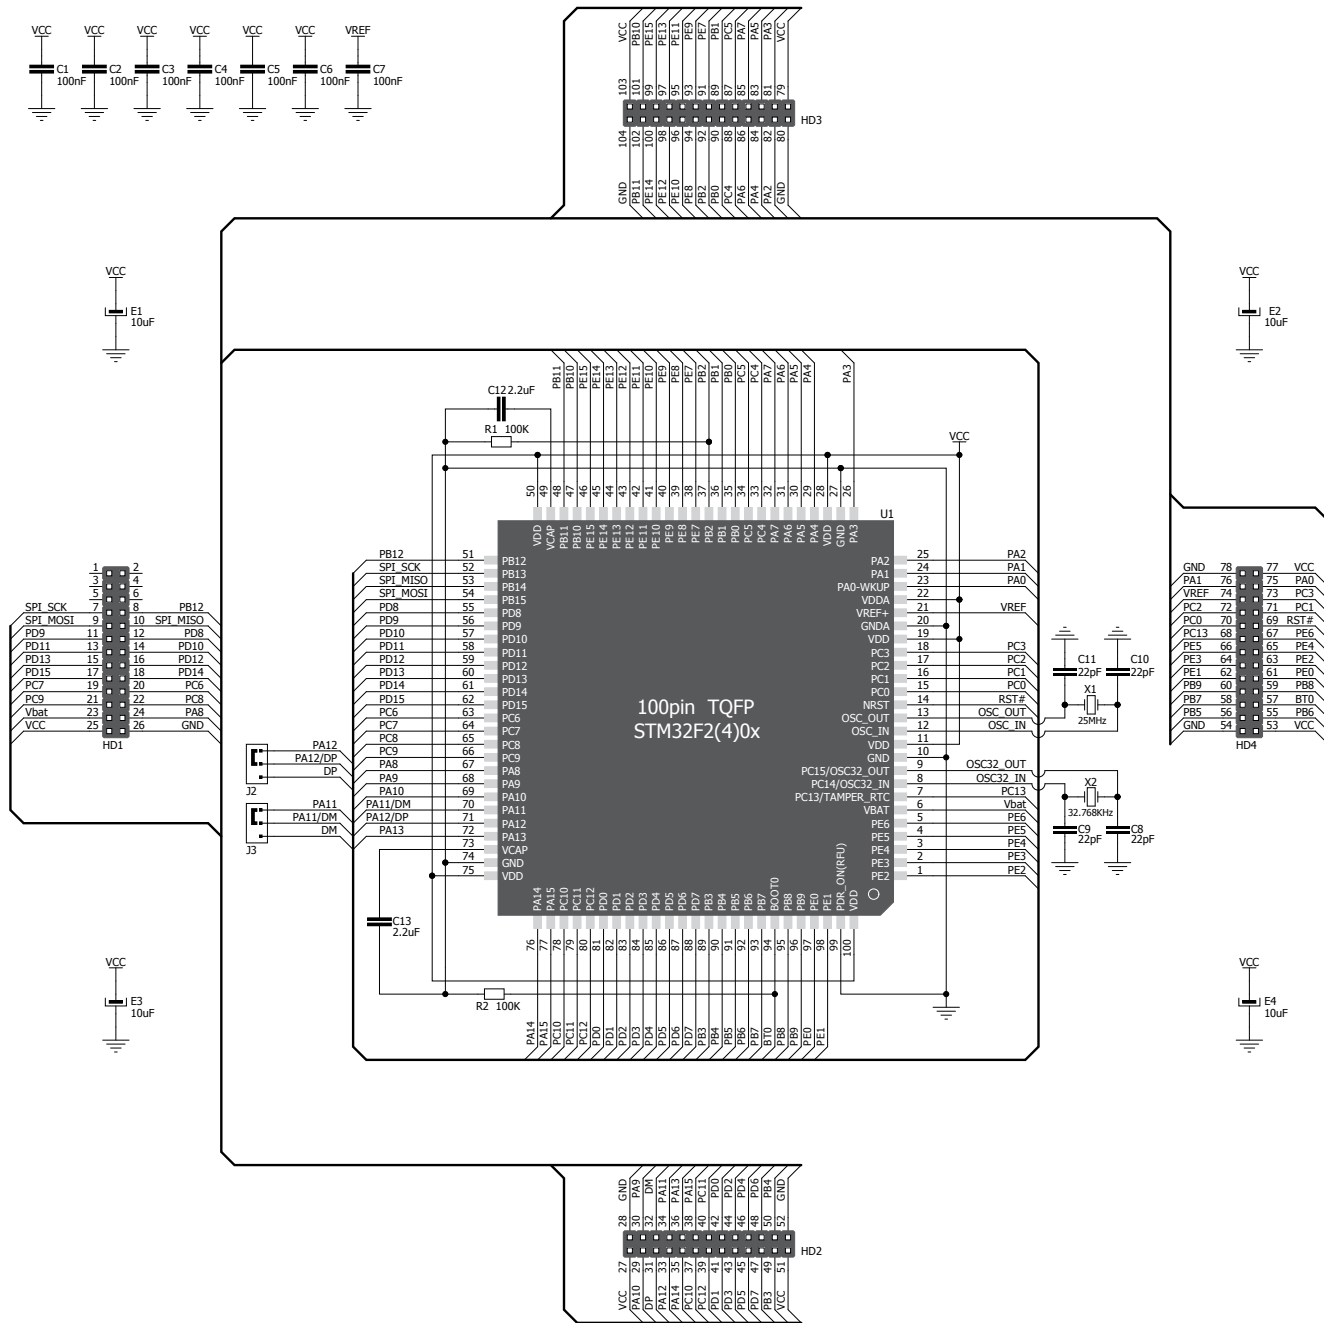

Empty HP MCU card for 100-pin TQFP STM32F2(4)0x family

Figure 1: MCU card schematics

Card dimensions

Figure 2: MCU card dimensions. Values are in mils.

If you want to learn more about our products, please visit our web site at www.mikroe.com