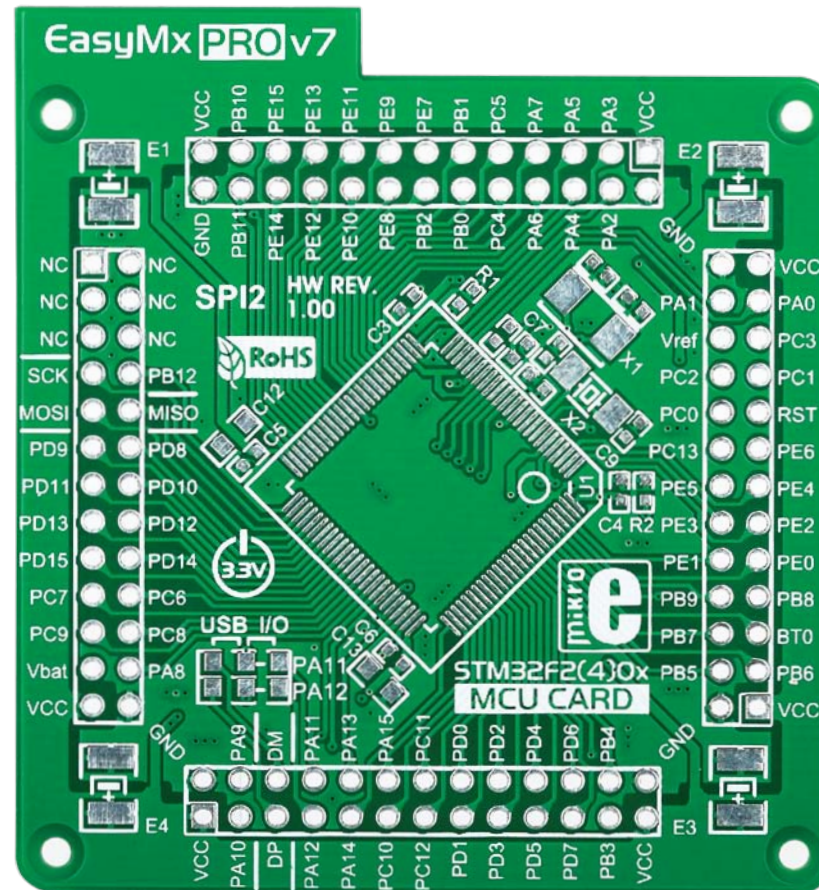

Empty HP MCU card for 100-pin TQFP STM32F2(4)0x family

Figure 1: MCU card schematics

Card dimensions

Figure 2: MCU card dimensions. Values are in mils.

If you want to learn more about our products, please visit our web site at www.mikroe.com