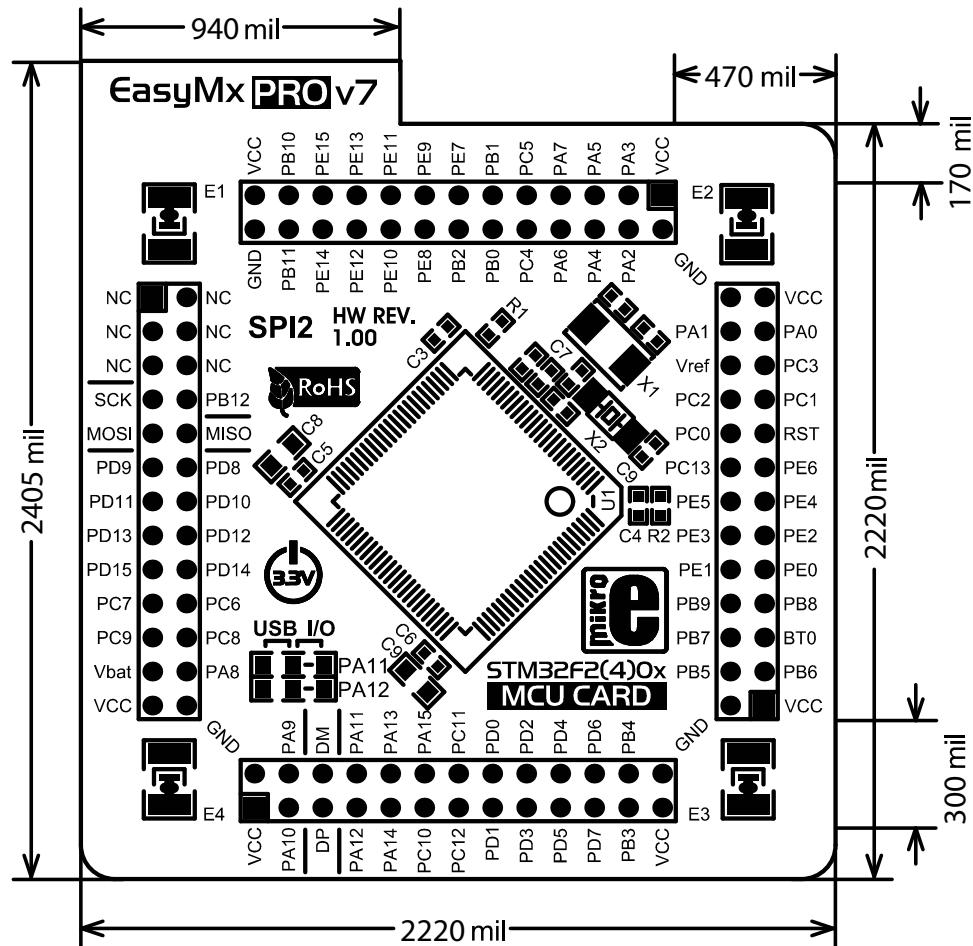

Empty HP MCU card for 100-pin TQFP STM32F2(4)0x family

Figure 1: MCU card schematics

Card dimensions

Figure 2: MCU card dimensions. Values are in mils.

If you want to learn more about our products, please visit our web site at www.mikroe.com