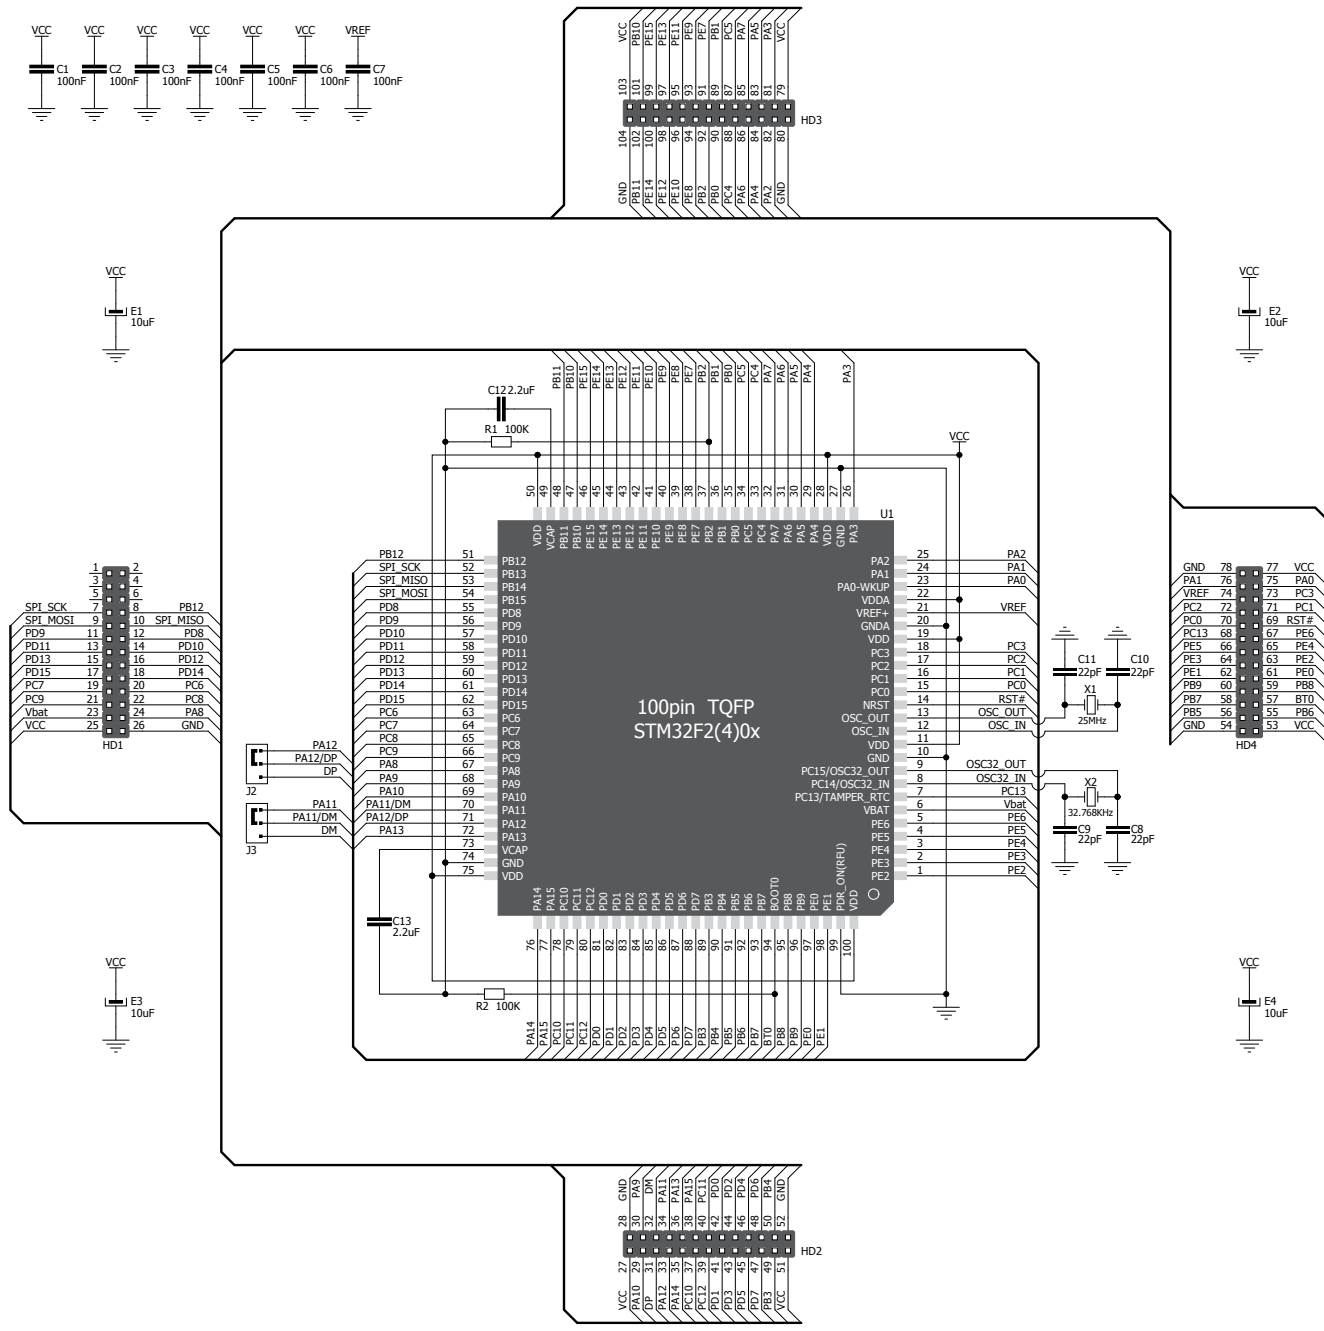

Empty HP MCU card for 100-pin TQFP STM32F2(4)0x family

Figure 1: MCU card schematics

Card dimensions

Figure 2: MCU card dimensions. Values are in mils.

If you want to learn more about our products, please visit our web site at www.mikroe.com