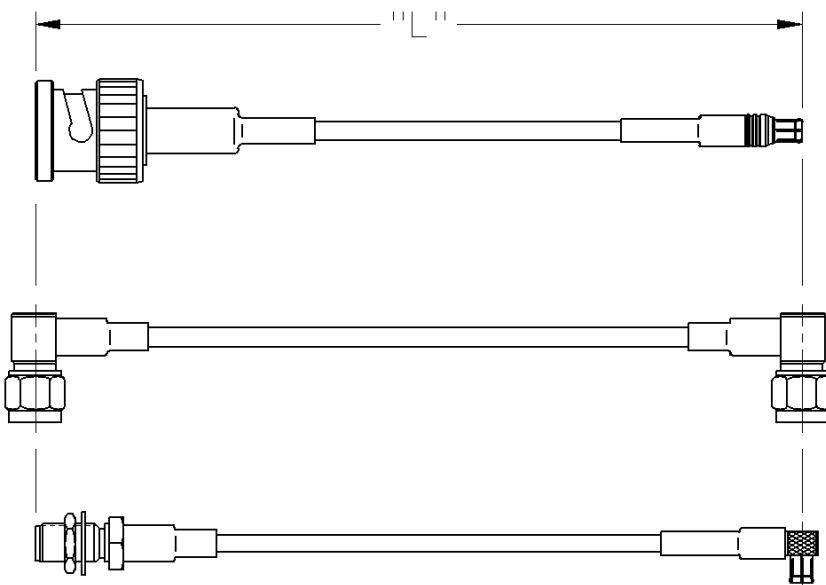

Fixed Length Cable Assemblies

With Heat Shrink

BNC TRUE 75 OHM STRAIGHT PLUG TO BNC TRUE 75 OHM STRAIGHT PLUG

With Boot

PART NUMBER	CABLE TYPE	CABLE LENGTH	CONNECTOR A	CONNECTOR B
415-0048-012	RG-59	12"	CPMC-68-2	CPMC-68-2
415-0048-024	RG-59	24"	CPMC-68-2	CPMC-68-2
415-0048-036	RG-59	36"	CPMC-68-2	CPMC-68-2
415-0048-048	RG-59	48"	CPMC-68-2	CPMC-68-2
415-0048-060	RG-59	60"	CPMC-68-2	CPMC-68-2
415-0052-012	Belden 734 A	12"	CPMC-68-35	CPMC-68-35
415-0052-024	Belden 734 A	24"	CPMC-68-35	CPMC-68-35
415-0052-036	Belden 734 A	36"	CPMC-68-35	CPMC-68-35
415-0052-048	Belden 734 A	48"	CPMC-68-35	CPMC-68-35
415-0052-060	Belden 734 A	60"	CPMC-68-35	CPMC-68-35

Johnson Components' cable length applies to the end of straight connectors. The length is applied to the vertical centroid of right angle connectors.

The last three digits of the part number reflect the length of the cable in inches.