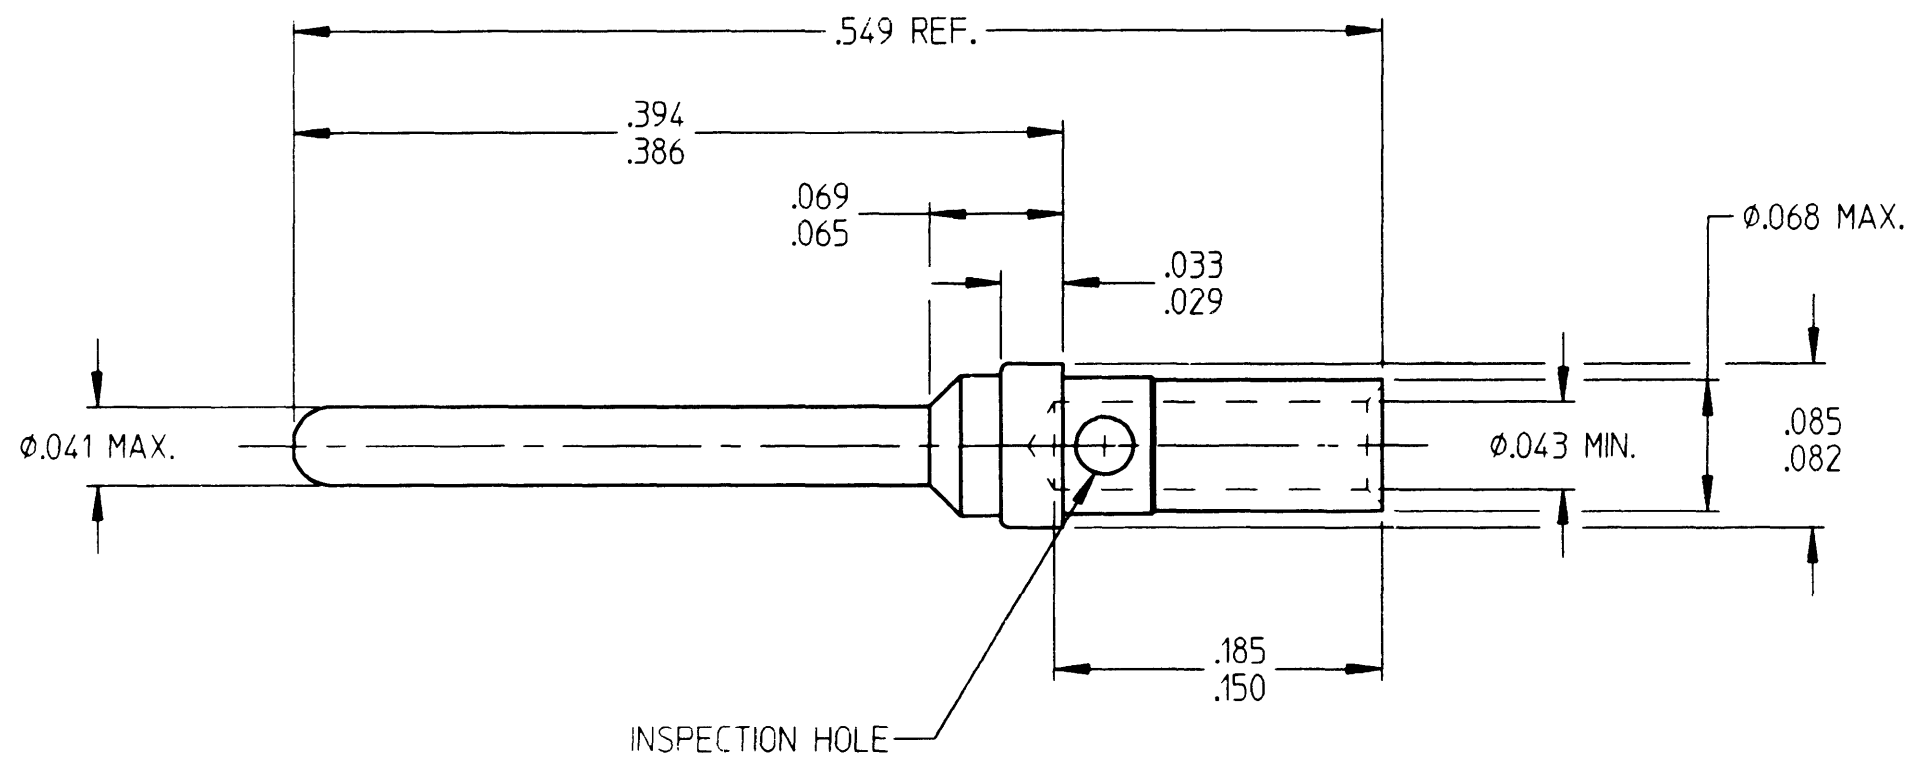

A	2560-202-2090	REVISIONS			
		REV	DESCRIPTION	DATE	APPROVED
		A	REVISED PER E.O. C1363	9-3-93	<i>B</i>

- NOTE:
1. DIMENSIONS ARE IN INCHES UNLESS OTHERWISE SPECIFIED.
 2. MATERIAL COPPER ALLOY.
 3. FINISH DEUTSCHCOAT V.
 4. CRIMP TOOL DANIELS AFM8.
POSITIONER DANIELS K13-1.
RECOMMENDED STRIP LENGTH 5/32 TO 3/16.

SIGNATURE & DATE	
DR	R. GROSS 7-27-93
CHK	Jo POWELL 8-2-93
PE	<i>R. Gross</i> 7-27-93
APPD	
SCALE	WT

CONTACT, PIN
CRIMP TYPE
REAR RELEASE
SIZE 20
ENVELOPE

CP	MATL CODE
DEUTSCH ENGINEERED CONNECTING DEVICES Municipal Airport Banning, California	
B	2560-202-2090
DWG SIZE	CODE 11139 SHEET 1 OF 1