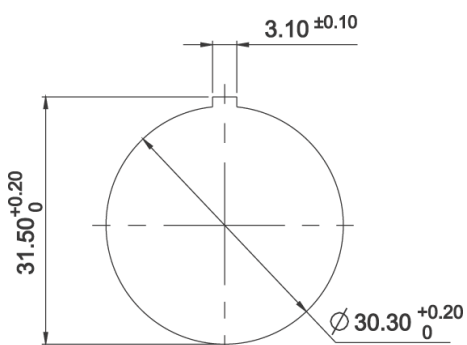

RAFIX 30 FS⁺ - Keylock switch, translucent red
1.74.510.011/2300

General information

Color of lens	translucent red
Front ring	stainless steel
Form of collar	round

Dimensions

Dimensions of collar	ø 34.5 mm
Overall height	5.25 mm
Mounting hole	30.3 mm
Key grid	min. 35 x 35 mm

Mechanical design

Mounting	threaded ring + adapter
Illuminability	yes

Other specifications

Degree of protection from front side	IP65 (DIN EN 60529)
Ambient temp. operating min.	-25 °C
Ambient temp. operating max.	+70 °C
Environmental resistance	acc. to IEC 60068-2-14, -30, -33 and -78
Salt spray	IEC 600 68-2-11
ROHS compliant	yes
REACH compliant	yes