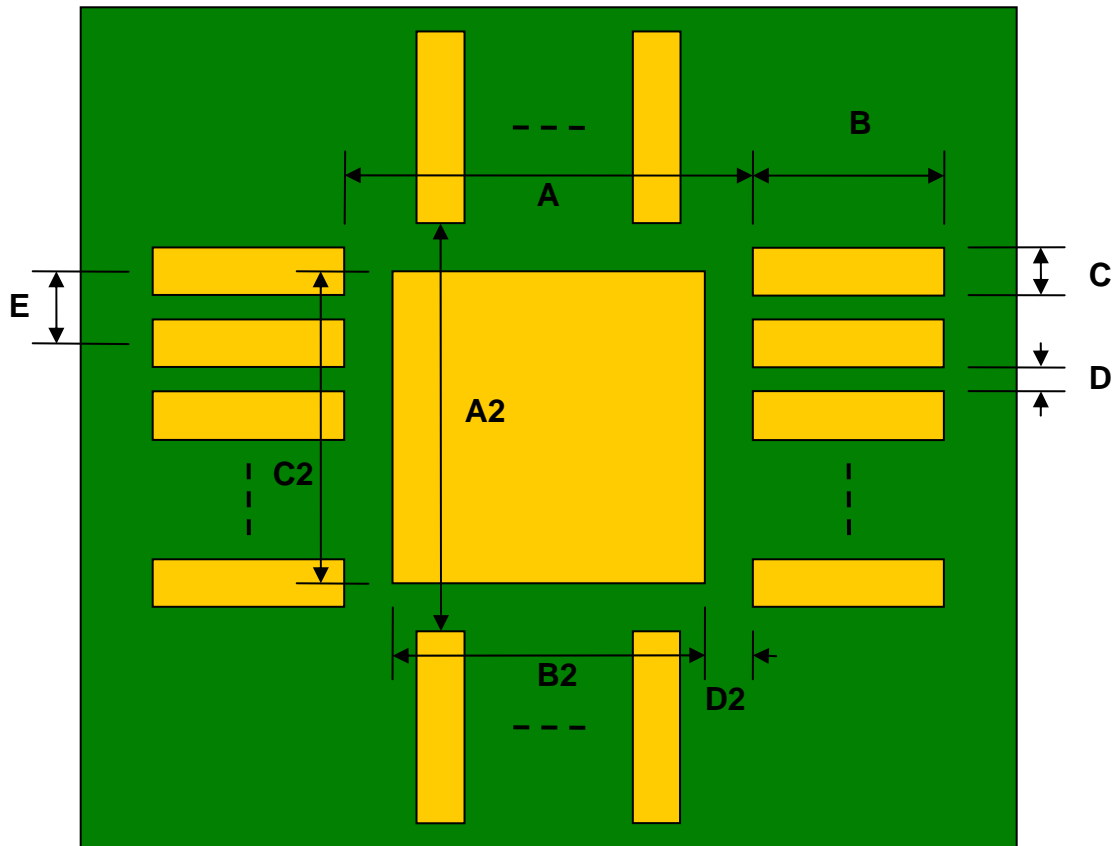

## QFN-20 to DIP-24 SMT Adapter (0.65 mm pitch, 5 x 5 mm body)

REF.	DIMENSIONS					
	mm			inches		
	MIN.	TYP.	MAX.	MIN.	TYP.	MAX.
A		3.80				
A2		3.80				
B		0.80				
C		0.30				
B2		3.10				
C2		3.10				
D		0.35				
D2		0.35				
E		0.65				
F					0.600	
G					0.100	
H					0.025	

Top View (SMT Footprint)

(Representative drawing only - not to scale)

### Bottom View (DIP Pins)

(Representative drawing only - not to scale)

### Side View (DIP Pins)

(Representative drawing only - not to scale)