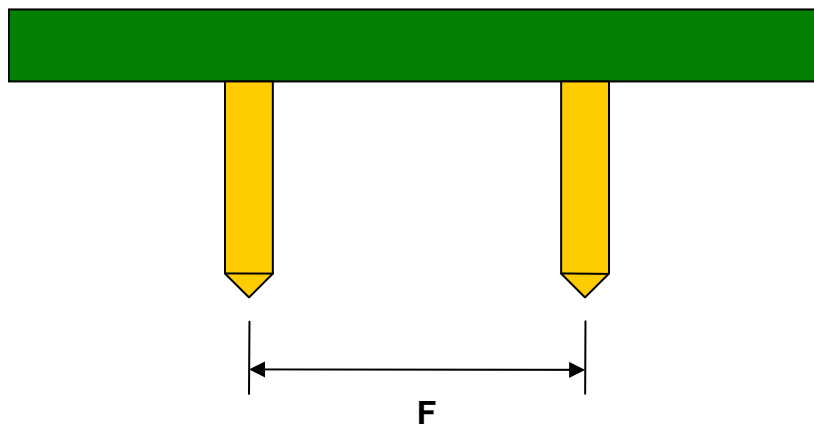

## QFN-20 to DIP-24 SMT Adapter (0.65 mm pitch, 5 x 5 mm body)

REF.	DIMENSIONS					
	mm			inches		
	MIN.	TYP.	MAX.	MIN.	TYP.	MAX.
A		3.80				
A2		3.80				
B		0.80				
C		0.30				
B2		3.10				
C2		3.10				
D		0.35				
D2		0.35				
E		0.65				
F					0.600	
G					0.100	
H					0.025	

Top View (SMT Footprint)

(Representative drawing only - not to scale)

### Bottom View (DIP Pins)

(Representative drawing only - not to scale)

### Side View (DIP Pins)

(Representative drawing only - not to scale)