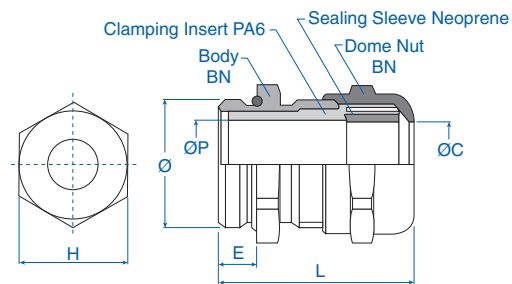

**Material:**

- Body: Nickel-plated brass
- Seal: Neoprene
- Clamping insert: Polyamide 6
- Sealing ring for outer thread: Nitril

**Technical properties:**

- Seal rings included for PG and Metric sizes
- Maximum strain relief through clamp range
- Gas tight and watertight

**Temperature Range**  
-25 to 100°C  
(-13 to 212°F)

Thread Size	Dimensions					
	H mm	E mm	L mm	ØC mm	ØP mm	ØThread mm
PG7	14	5	25	6	6.6	12.5
PG9	17	6	29	9.7	10	15.2
PG11	20	6	30	11.7	12	18.6
PG13.5	22	6.5	32.5	13.2	13.5	20.4
PG16	24	6.5	34	15.2	15.5	22.5
PG21	30	7	35	19.5	19.5	28.3
PG29	40	8	38	26	26.5	37
PG36	50	9	42	34.5	35	47
PG42	58	10	47	40.5	41	54
PG48	65	10	54	48.5	50	59.3
NPT 3/8"	18	15	38	9.7	10	17.1
NPT 1/2"	23	20	46	13.2	13.5	21.2
NPT 3/4"	28	20	48	16.2	16.5	26.7
NPT 1"	36	25	55	21.5	22	33.3
M12x1.5	14	5	25	6.6	6.6	12
M16x1.5	17	5	28	9.7	10	16
M20x1.5	22	6	32	13.2	13.5	20
M25x1.5	27	7	35	16.2	16.5	25
M32x1.5	34	8	38	21.5	22	32
M40x1.5	42	8	41	27.5	28	40
M50x1.5	55	9	46	35.5	36	50
M63x1.5	65	10	54	48.5	50	63

**NPT Thread**

Thread	Clamping range mm	Cat. No.	Std. Pk.
NPT 3/8"	2.5-7	4220810	50
NPT 3/8"	4-9.5	4220800	50
NPT 1/2"	4-10	4220811	50
NPT 1/2"	7-13	4220801	50
NPT 3/4"	5-13	4220812	20
NPT 3/4"	8-16	4220802	20
NPT 1"	7-17	4220813	5
NPT 1"	11-21	4220803	5

**Metric Thread\***

Thread	Clamping range mm	Cat. No.	Std. Pk.
M 12 x 1.5	1.5-5	4220712	100
M 12 x 1.5	2.5-6.5	4220612	100
M 16 x 1.5	2.5-7	4220716	50
M 16 x 1.5	4-9.5	4220616	50
M 20 x 1.5	4-10	4220720	50
M 20 x 1.5	7-13	4220620	50
M 25 x 1.5	5-13	4220725	25
M 25 x 1.5	8-16	4220625	25
M 32 x 1.5	7-17	4220732	20
M 32 x 1.5	11-21	4220632	20
M 40 x 1.5	10-22	4220740	10
M 40 x 1.5	15-27	4220640	10
M 50 x 1.5	17-29	4220750	5
M 50 x 1.5	22-35	4220650	5
M 63 x 1.5	28-40	4220763	5
M 63 x 1.5	35-48	4220663	5