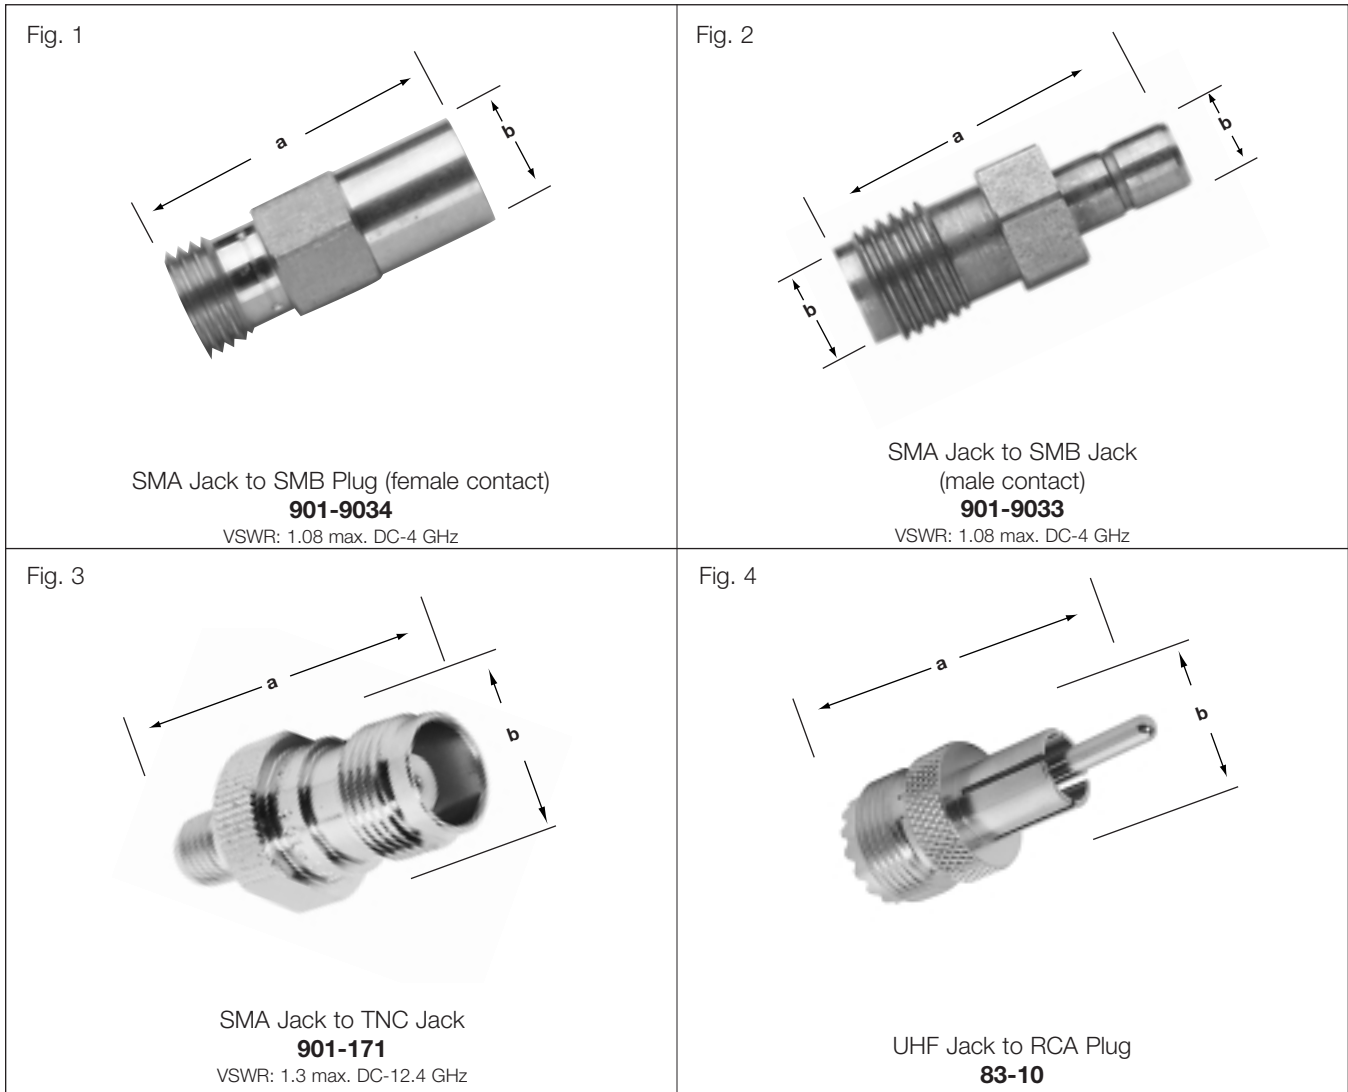

# Adapters, Between Series Straight, Jack to Plug or Jack to Jack

## STRAIGHT ADAPTERS - JACK TO PLUG OR JACK TO JACK

Adapter Ends		Dimension, inch (millimeters)		Notes		Military Number	Amphenol Number	Fig.
		a	b	Plt.	Ins.			
SMA Jack	SMB Plug	.750 (19.1)	.250 (6.4) hex.	P1	D1	-	<b>901-9034</b>	1
SMA Jack	SMB Jack	705 (17.9)	.250 (6.4) hex.	P12	D1	-	<b>901-9033</b>	2
SMA Jack	TNC Jack	1.12 (28.6)	.562 (14.3) dia.	P51	D1	-	<b>901-171</b>	3
UHF Jack	RCA Plug	1.64 (41.7)	.650 (16.5) dia.	P2	D33	-	<b>83-10</b>	4