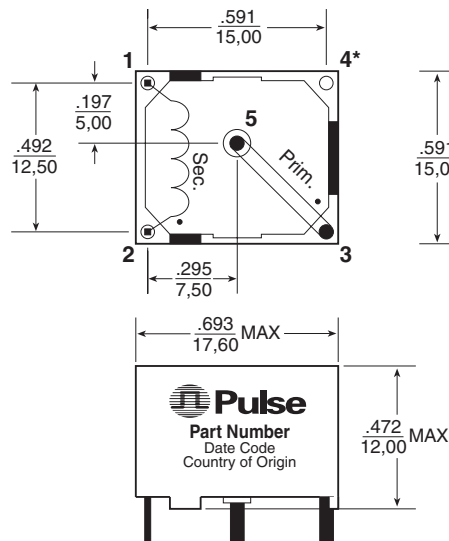

### Electrical Specifications @ 25°C- Operating Temperature -40°C to +125°C

Part No.	RoHS Compliant Part No.	Prim/Sec Ratio	Sec L (mH MIN)	Sec DCR (Ω MAX)	V x τ (MAX)
FIS105	FIS105NL	1:50	4.7	0.5	175 μVS
FIS115	FIS115NL	1:100	18	2.0	350 μVS
FIS125	FIS125NL	1:200	76	4.5	700 μVS
FIS155	FIS155NL	1:500	470	16.0	1750 μVS
FIS1105	-	1:1000	1900	50.0	3500 μVS

### Schematic

- Pins 3 & 5 □ 1,2 mm
- Pins 1 & 2 □ 0,5 mm
- Stand off

	FIS105/15/25/55	FIS1105
Weight.....	7.0 grams.....	8.0 grams
Tray.....	30/tray.....	34/tray
Dimensions: Inches		
mm		
Unless otherwise specified, all tolerances are ± .020 / 0,50		