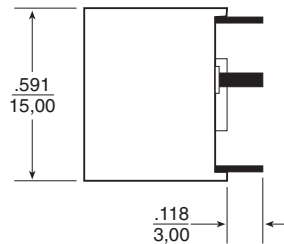

### Schematic

- Pins 3 & 5 □ 1,2 mm
- Pins 1 & 2 □ 0,5 mm
- Stand off

	FIS105/15/25/55	FIS1105
Weight.....	7.0 grams.....	8.0 grams
Tray.....	30/tray.....	34/tray
Dimensions: Inches		
mm		
Unless otherwise specified, all tolerances are ± .020 / 0,50		