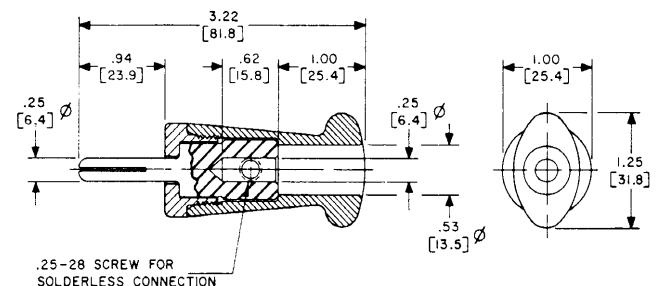

✳ 50 AMPERE TYPES OUTLINES ✳

100 AMPERE TYPES OUTLINES