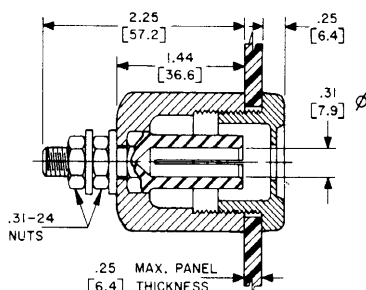

25 AMPERE TYPES OUTLINES

✳ 50 AMPERE TYPES OUTLINES ✳

100 AMPERE TYPES OUTLINES