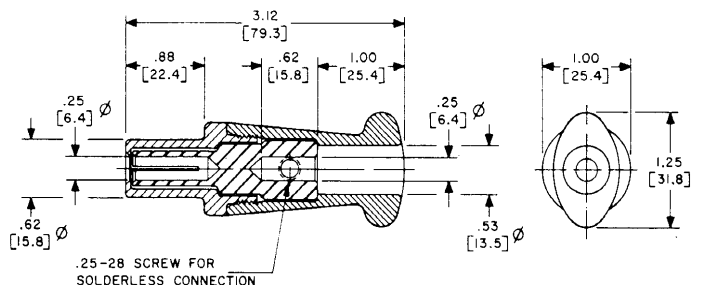

✳ 50 AMPERE TYPES OUTLINES ✳

100 AMPERE TYPES OUTLINES