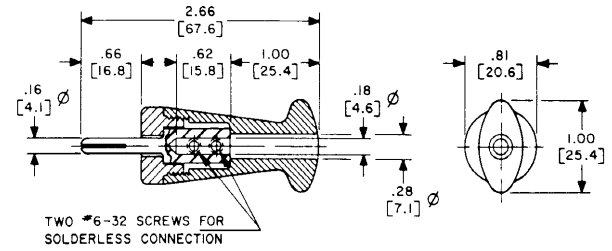

25 AMPERE TYPES OUTLINES