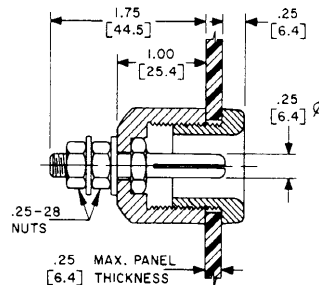

100 AMPERE TYPES OUTLINES