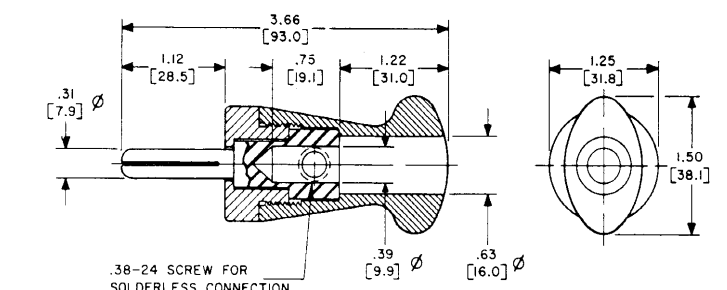

25 AMPERE TYPES OUTLINES

✳ 50 AMPERE TYPES OUTLINES ✳

100 AMPERE TYPES OUTLINES