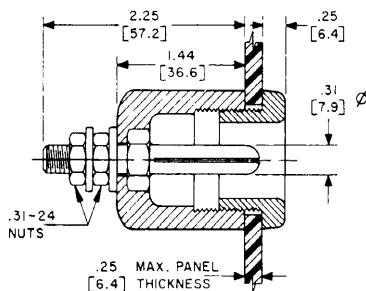

25 AMPERE TYPES OUTLINES

✳ 50 AMPERE TYPES OUTLINES ✳

100 AMPERE TYPES OUTLINES