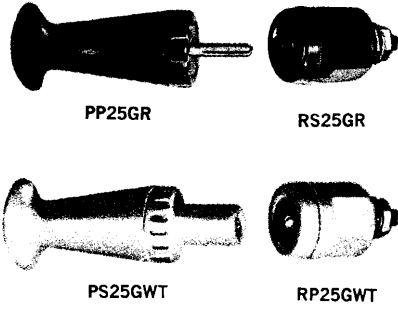

101-9510 | + 101-9521 + 1019533

SUPERCON[®] Electrical Connectors

PP250GY

RS250GY

PS250GR

RP250GR

250 AMPERE TYPES				
TYPE	SIZE	FINISH	DR	STOCK #
PP250GY	1/2"	BRN	PP250GY	RS250GY
PS250GR	1/2"	GRN	PS250GR	RS250GR
RP250GR	1/2"	GRN	RP250GR	RS250GR
PP250GB	1/2"	GRN	PP250GB	RS250GB
PS250GB	1/2"	GRN	PS250GB	RS250GB
RP250GB	1/2"	GRN	RP250GB	RS250GB
PP250GW	1/2"	GRN	PP250GW	RS250GW
PS250GW	1/2"	GRN	PS250GW	RS250GW
RP250GW	1/2"	GRN	RP250GW	RS250GW

C/O: 101-9351 : RS250GR
C/O: 101-9340 : RS250GB

250 AMPERE TYPES OUTLINES

SUPERCON[®]

Electrical Connectors

25 AMPERE TYPES				
COLOR	SOCKET RECEPTACLE	PIN PLUG	PIN RECEPTACLE	SOCKET PLUG
BLACK	PS25GB	PP25GB	RP25GB	RS25GB
YELLOW	PS25GY	PP25GY	RP25GY	RS25GY
RED	PS25GR	PP25GR	RP25GR	RS25GR
BLUE	PS25GBL	PP25GBL	RP25GBL	RS25GBL
GREEN	PS25GGN	PP25GGN	RP25GGN	RS25GGN
WHITE	PS25GWT	PP25GWT	RP25GWT	RS25GWT

etc: 101-2293
RS50GR

50 AMPERE TYPES				
COLOR	SOCKET RECEPTACLE	PIN PLUG	PIN RECEPTACLE	SOCKET PLUG
BLACK	PS50GB	PP50GB	RP50GB	RS50GB
YELLOW	PS50GY	PP50GY	RP50GY	RS50GY
RED	PS50GR	PP50GR	RP50GR	RS50GR
BLUE	PS50GBL	PP50GBL	RP50GBL	RS50GBL
GREEN	PS50GGN	PP50GGN	RP50GGN	RS50GGN
WHITE	PS50GWT	PP50GWT	RP50GWT	RS50GWT