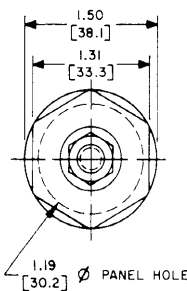

25 AMPERE TYPES OUTLINES

✳ 50 AMPERE TYPES OUTLINES ✳

100 AMPERE TYPES OUTLINES