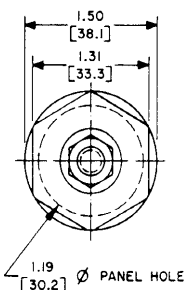

25 AMPERE TYPES OUTLINES

✳ 50 AMPERE TYPES OUTLINES ✳

100 AMPERE TYPES OUTLINES