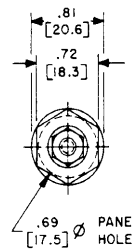

25 AMPERE TYPES OUTLINES

✳ 50 AMPERE TYPES OUTLINES ✳