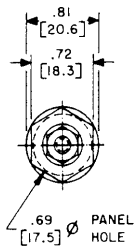

25 AMPERE TYPES OUTLINES

✳ 50 AMPERE TYPES OUTLINES ✳