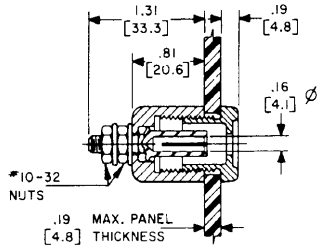

25 AMPERE TYPES OUTLINES

✳ 50 AMPERE TYPES OUTLINES ✳