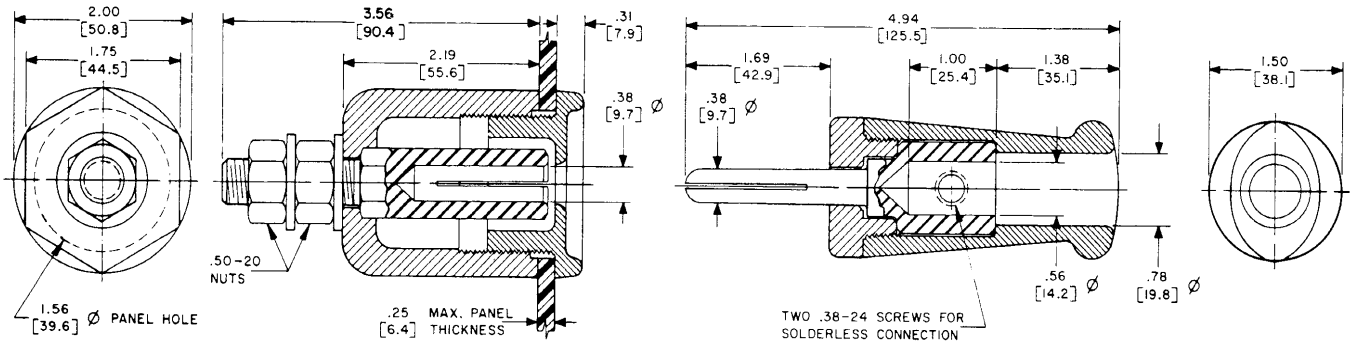

101-9510 | + 101-9521 + 1019533

SUPERCON[®] Electrical Connectors

PP250GY

RS250GY

PS250GR

RP250GR

250 AMPERE TYPES				
TYPE	SIZE	FINISH	DR	STOCK #
PP250GY	1/2"	BRN	PP250GY	RS250GY
PS250GR	1/2"	GRN	PS250GR	RS250GR
RP250GR	1/2"	GRN	RP250GR	RS250GR
PP250GB	1/2"	GRN	PP250GB	RS250GB
PS250GB	1/2"	GRN	PS250GB	RS250GB
RP250GB	1/2"	GRN	RP250GB	RS250GB
PP250GW	1/2"	GRN	PP250GW	RS250GW
PS250GW	1/2"	GRN	PS250GW	RS250GW
RP250GW	1/2"	GRN	RP250GW	RS250GW

C/O: 101-9351 : RS250GR
C/O: 101-9340 : RS250GB

250 AMPERE TYPES OUTLINES

SUPERCON[®]

Electrical Connectors

25 AMPERE TYPES				
COLOR	SOCKET RECEPTACLE	PIN PLUG	PIN RECEPTACLE	SOCKET PLUG
BLACK	PS25GB	PP25GB	RP25GB	RS25GB
YELLOW	PS25GY	PP25GY	RP25GY	RS25GY
RED	PS25GR	PP25GR	RP25GR	RS25GR
BLUE	PS25GBL	PP25GBL	RP25GBL	RS25GBL
GREEN	PS25GGN	PP25GGN	RP25GGN	RS25GGN
WHITE	PS25GWT	PP25GWT	RP25GWT	RS25GWT