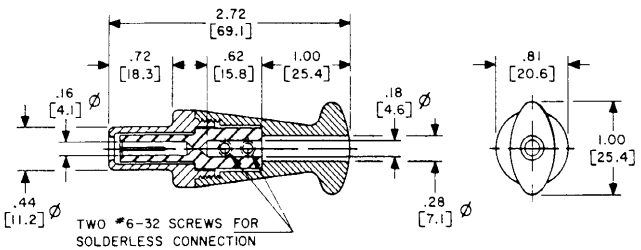

25 AMPERE TYPES OUTLINES