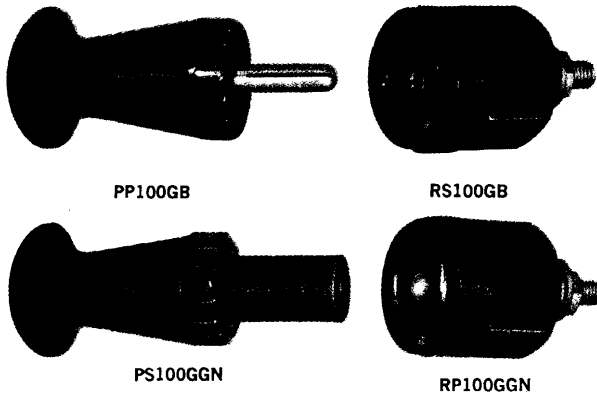

101-9510 | + 101-9521 + 1019533

SUPERCON[®] Electrical Connectors

PP250GY

RS250GY

PS250GR

RP250GR

250 AMPERE TYPES				
TYPE	SIZE	FINISH	DR	STOCK #
PP250GY	1/2"	BRN	PP250GY	RS250GY
PS250GR	1/2"	GRN	PS250GR	RS250GR
RP250GR	1/2"	GRN	RP250GR	RS250GR
PP250GB	1/2"	GRN	PP250GB	RS250GB
PS250GB	1/2"	GRN	PS250GB	RS250GB
RP250GB	1/2"	GRN	RP250GB	RS250GB
PP250GW	1/2"	GRN	PP250GW	RS250GW
PS250GW	1/2"	GRN	PS250GW	RS250GW
RP250GW	1/2"	GRN	RP250GW	RS250GW

C/O: 101-9351 : RS250GR
C/O: 101-9340 : RS250GB

250 AMPERE TYPES OUTLINES

SUPERCON[®]

Electrical Connectors

25 AMPERE TYPES				
COLOR	SOCKET RECEPTACLE	PIN PLUG	PIN RECEPTACLE	SOCKET PLUG
BLACK	PS25GB	PP25GB	RP25GB	RS25GB
YELLOW	PS25GY	PP25GY	RP25GY	RS25GY
RED	PS25GR	PP25GR	RP25GR	RS25GR
BLUE	PS25GBL	PP25GBL	RP25GBL	RS25GBL
GREEN	PS25GGN	PP25GGN	RP25GGN	RS25GGN
WHITE	PS25GWT	PP25GWT	RP25GWT	RS25GWT

etc: 101-2293
RS50GR

50 AMPERE TYPES				
COLOR	SOCKET RECEPTACLE	PIN PLUG	PIN RECEPTACLE	SOCKET PLUG
BLACK	PS50GB	PP50GB	RP50GB	RS50GB
YELLOW	PS50GY	PP50GY	RP50GY	RS50GY
RED	PS50GR	PP50GR	RP50GR	RS50GR
BLUE	PS50GBL	PP50GBL	RP50GBL	RS50GBL
GREEN	PS50GGN	PP50GGN	RP50GGN	RS50GGN
WHITE	PS50GWT	PP50GWT	RP50GWT	RS50GWT