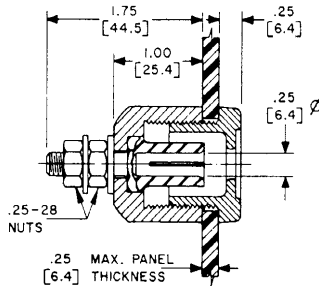

100 AMPERE TYPES OUTLINES