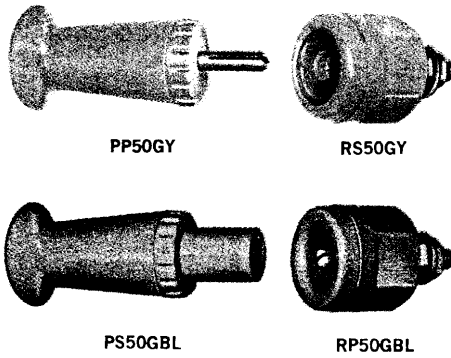

101-9510 | + 101-9521 + 1019533

SUPERCON[®] Electrical Connectors

PP250GY

RS250GY

PS250GR

RP250GR

250 AMPERE TYPES				
TYPE	SIZE	FINISH	DR	STOCK #
PP250GY	1/2"	BRN	PP250GY	RS250GY
PS250GR	1/2"	GRN	PS250GR	RS250GR
RP250GR	1/2"	GRN	RP250GR	RS250GR
PP250GB	1/2"	GRN	PP250GB	RS250GB
PS250GB	1/2"	GRN	PS250GB	RS250GB
RP250GB	1/2"	GRN	RP250GB	RS250GB
PP250GW	1/2"	GRN	PP250GW	RS250GW
PS250GW	1/2"	GRN	PS250GW	RS250GW
RP250GW	1/2"	GRN	RP250GW	RS250GW

C/O: 101-9351 : RS250GR
C/O: 101-9340 : RS250GB

250 AMPERE TYPES OUTLINES

SUPERCON[®]

Electrical Connectors

25 AMPERE TYPES				
COLOR	SOCKET RECEPTACLE	PIN PLUG	PIN RECEPTACLE	SOCKET PLUG
BLACK	PS25GB	PP25GB	RP25GB	RS25GB
YELLOW	PS25GY	PP25GY	RP25GY	RS25GY
RED	PS25GR	PP25GR	RP25GR	RS25GR
BLUE	PS25GBL	PP25GBL	RP25GBL	RS25GBL
GREEN	PS25GGN	PP25GGN	RP25GGN	RS25GGN
WHITE	PS25GWT	PP25GWT	RP25GWT	RS25GWT

etc: 101-2293
RS50GR

50 AMPERE TYPES				
COLOR	SOCKET RECEPTACLE	PIN PLUG	PIN RECEPTACLE	SOCKET PLUG
BLACK	PS50GB	PP50GB	RP50GB	RS50GB
YELLOW	PS50GY	PP50GY	RP50GY	RS50GY
RED	PS50GR	PP50GR	RP50GR	RS50GR
BLUE	PS50GBL	PP50GBL	RP50GBL	RS50GBL
GREEN	PS50GGN	PP50GGN	RP50GGN	RS50GGN
WHITE	PS50GWT	PP50GWT	RP50GWT	RS50GWT