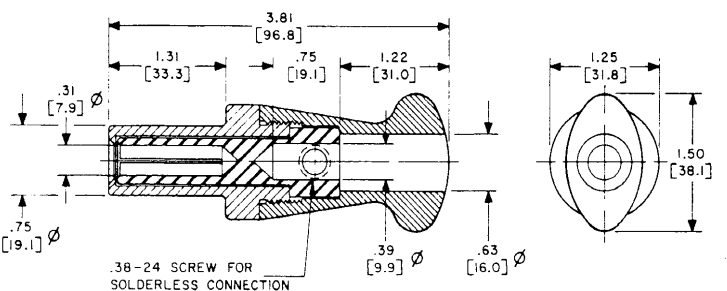

25 AMPERE TYPES OUTLINES

✳ 50 AMPERE TYPES OUTLINES ✳

100 AMPERE TYPES OUTLINES