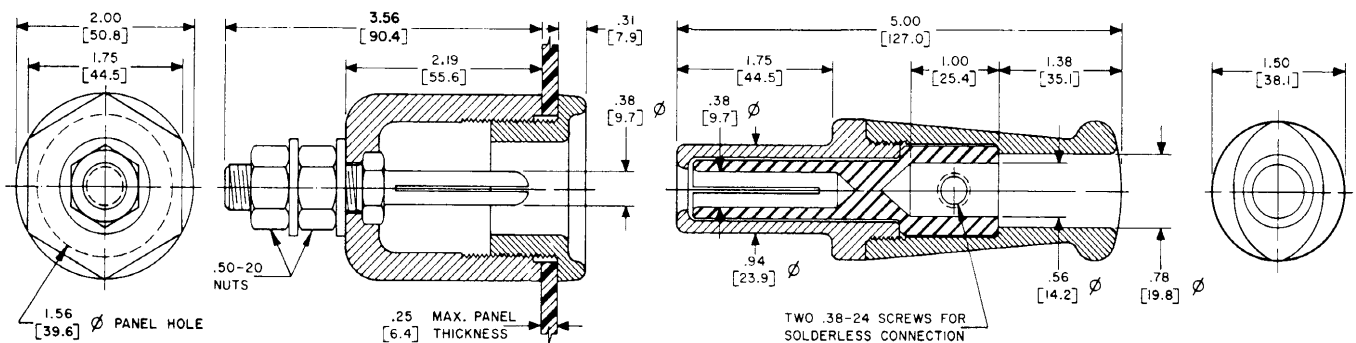

101-9510 | + 101-9521 + 1019533

SUPERCON[®] Electrical Connectors

PP250GY

RS250GY

PS250GR

RP250GR

250 AMPERE TYPES				
TYPE	SIZE	FINISH	DR	STOCK #
PP250GY	1/2"	BRN	PP250GY	RS250GY
PS250GR	1/2"	GRN	PS250GR	RS250GR
RP250GR	1/2"	GRN	RP250GR	RS250GR
PP250GB	1/2"	GRN	PP250GB	RS250GB
PS250GB	1/2"	GRN	PS250GB	RS250GB
RP250GB	1/2"	GRN	RP250GB	RS250GB
PP250GW	1/2"	GRN	PP250GW	RS250GW
PS250GW	1/2"	GRN	PS250GW	RS250GW
RP250GW	1/2"	GRN	RP250GW	RS250GW

C/O: 101-9351 : RS250GR
C/O: 101-9340 : RS250GB

250 AMPERE TYPES OUTLINES

SUPERCON[®]

Electrical Connectors

25 AMPERE TYPES				
COLOR	SOCKET RECEPTACLE	PIN PLUG	PIN RECEPTACLE	SOCKET PLUG
BLACK	PS25GB	PP25GB	RP25GB	RS25GB
YELLOW	PS25GY	PP25GY	RP25GY	RS25GY
RED	PS25GR	PP25GR	RP25GR	RS25GR
BLUE	PS25GBL	PP25GBL	RP25GBL	RS25GBL
GREEN	PS25GGN	PP25GGN	RP25GGN	RS25GGN
WHITE	PS25GWT	PP25GWT	RP25GWT	RS25GWT