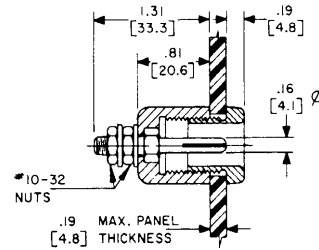

25 AMPERE TYPES OUTLINES

✳ 50 AMPERE TYPES OUTLINES ✳