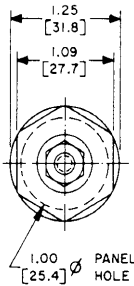

100 AMPERE TYPES OUTLINES