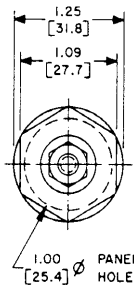

100 AMPERE TYPES OUTLINES