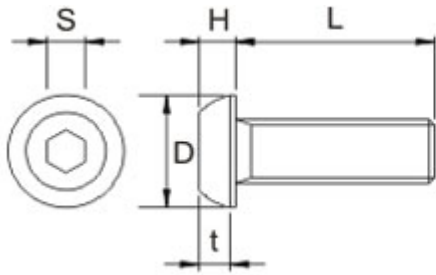

Metric socket button head screws

BS 4168
ISO 7380

Materials and Finishes

Steel 10.9/Self colour
Stainless steel/Self colour

Dimensions

d	M3	M4	M5	M6	M8	M10	M12
Max D	5.7	7.6	9.5	10.5	14	17.5	21
Max H	1.65	2.2	2.75	3.3	4.4	5.5	6.6
S (key size)	2	2.5	3	4	5	6	8
t min	1.04	1.3	1.56	2.08	2.6	3.12	4.16